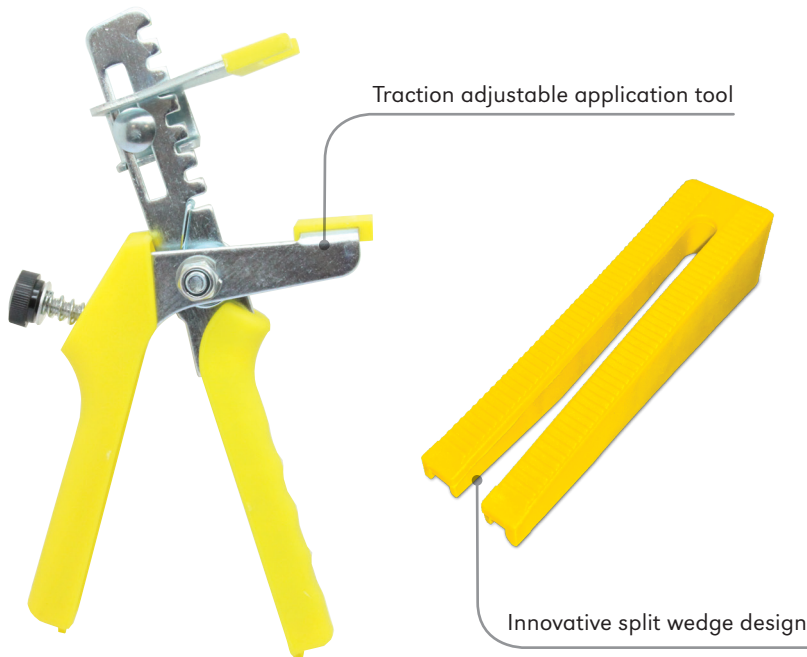

GLS Wedge

Features & Benefits

- Improved accuracy and installation speed
- Traction adjustable applicator
- Perfect for all types of tiles
- Maximum working depth 12mm
- Consistent grout lines (1mm, 2mm or 3mm)
- Ideal for walls and floors

Code	Description	Qty
639	NEW 1mm Levelling Base 100pcs per pack	40
640	2mm Levelling Base 100pcs per pack	40
641	NEW 3mm Levelling Base 100pcs per pack	40
642	NEW Starter Pack. Includes: 640, 644, 646	
644	Levelling Wedge 100pcs per pack	20
646	Application Tool	24

+44 (0)1642 713000 info@genesis-gs.com
www.genesis-gs.com

Genesis
For the Perfect Finish

GLS Wedge

Features & Benefits

A cm																B cm	
10	200																
15	133	89															
20	100	67	50														
25	80	53	40	32													
30	100	67	50	40	44												
33	91	61	45	36	40	37											
40	75	50	37	30	33	30	25										
45	67	44	33	27	30	27	22	20									
50	60	40	30	24	27	24	20	18	16								
60	50	33	25	20	22	20	17	15	13	11							
80	50	33	25	20	21	19	16	14	12	10	9						
90	44	30	22	18	19	17	14	12	11	9	8	7					
100	50	33	25	20	20	18	15	13	12	10	9	8	8				
120	42	28	21	17	17	15	13	11	10	8	7	6	7	6			
	10	15	20	25	30	33	40	45	50	60	80	90	100	120			