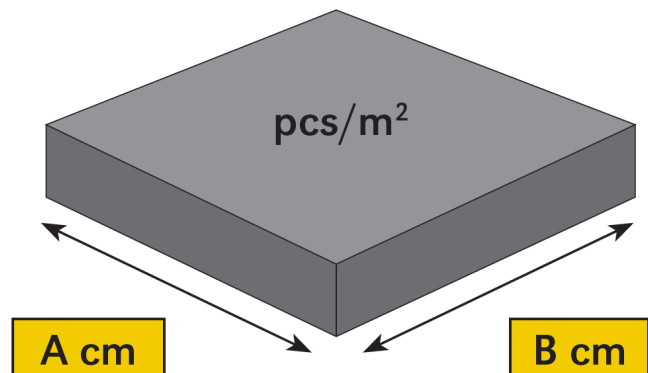

GLS Wedge

Features & Benefits

- Improved accuracy and installation speed
- Traction adjustable applicator
- Perfect for all types of tiles
- Maximum working depth 12mm
- Consistent grout lines (1mm, 2mm or 3mm)
- Ideal for walls and floors

+44 (0)1642 713000 info@genesis-gs.com
www.genesis-gs.com

Genesis
For the Perfect Finish

GLS Wedge

Features & Benefits

A cm																B cm	
10	200																
15	133	89															
20	100	67	50														
25	80	53	40	32													
30	100	67	50	40	44												
33	91	61	45	36	40	37											
40	75	50	37	30	33	30	25										
45	67	44	33	27	30	27	22	20									
50	60	40	30	24	27	24	20	18	16								
60	50	33	25	20	22	20	17	15	13	11							
80	50	33	25	20	21	19	16	14	12	10	9						
90	44	30	22	18	19	17	14	12	11	9	8	7					
100	50	33	25	20	20	18	15	13	12	10	9	8	8				
120	42	28	21	17	17	15	13	11	10	8	7	6	7	6			
	10	15	20	25	30	33	40	45	50	60	80	90	100	120			

Example: A = 60cm; B = 30cm
22 pcs/m² required

+44 (0)1642 713000 info@genesis-gs.com
www.genesis-gs.com