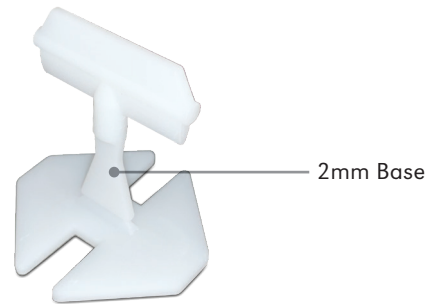

+44 (0)1642 713000 info@genesis-gs.com
www.genesis-gs.com

Genesis
For the Perfect Finish