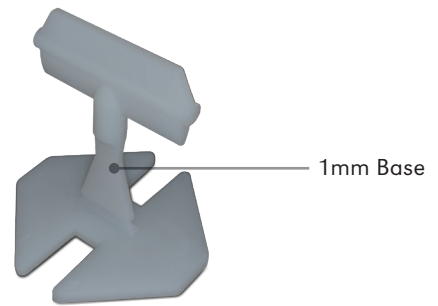

GLS Wedge

Features & Benefits

- Improved accuracy and installation speed
- Traction adjustable applicator
- Perfect for all types of tiles
- Maximum working depth 12mm
- Consistent grout lines (1mm, 2mm or 3mm)
- Ideal for walls and floors

Code	Description	Qty
639	NEW 1mm Levelling Base 100pcs per pack	40
640	2mm Levelling Base 100pcs per pack	40
641	NEW 3mm Levelling Base 100pcs per pack	40
642	NEW Starter Pack. Includes: 640, 644, 646	
644	Levelling Wedge 100pcs per pack	20
646	Application Tool	24

+44 (0)1642 713000 info@genesis-gs.com
www.genesis-gs.com

Genesis
For the Perfect Finish

GLS Wedge

Features & Benefits

A cm																B cm	
10	200																
15	133	89															
20	100	67	50														
25	80	53	40	32													
30	100	67	50	40	44												
33	91	61	45	36	40	37											
40	75	50	37	30	33	30	25										
45	67	44	33	27	30	27	22	20									
50	60	40	30	24	27	24	20	18	16								
60	50	33	25	20	22	20	17	15	13	11							
80	50	33	25	20	21	19	16	14	12	10	9						
90	44	30	22	18	19	17	14	12	11	9	8	7					
100	50	33	25	20	20	18	15	13	12	10	9	8	8				
120	42	28	21	17	17	15	13	11	10	8	7	6	7	6			
	10	15	20	25	30	33	40	45	50	60	80	90	100	120			