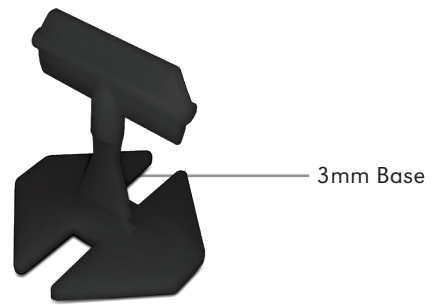

+44 (0)1642 713000 info@genesis-gs.com
www.genesis-gs.com

Genesis
For the Perfect Finish