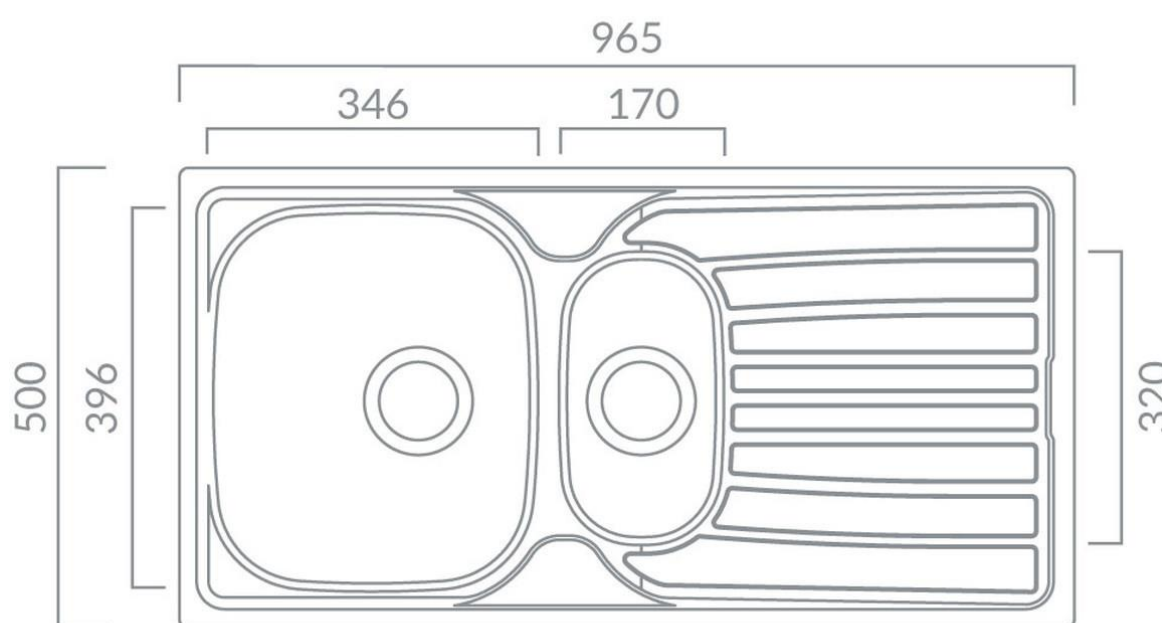

# Product Data Sheet

Prima Code	CPR042
Description	Prima 1.5B Sink & Tap Pack
Colour	Grey/Silver
Material	Stainless Steel
Stainless Steel Thickness (mm)	0.6
Finish	Polished
Fitting Style	Inset
Sealant Strip (Incl./Separate)	Incl.
No. Drainers	1
No. Tap Holes	1
Features	Flow aerator, WRAS certified tap, Pre-drilled tap holes
Dimensions (mm)	W 965 x D 500 x H 155
Main Bowl Dimensions (mm)	W 346 x D 396 x H 155
Half Bowl Dimensions (mm)	W 170 x D 320 x H 80
Cut out depth (mm)	482
Cut out width (mm)	947
Minimum cabinet width (mm)	600
Main Bowl Radius (mm)	10
Half Bowl Radius (mm)	10
Drainer (RH/LH)	Both
Reversible	Yes
Accessories (included)	Waste, overflow & single lever tap
Accessories (optional)	CPR108 Plumbing kit
Minimum Tap Pressure	0.3 bar
Waste disposer compatible	Yes
Boxed/Sleeved packaging	Boxed
Guarantee	Lifetime (sink) & 10 years body & finish, 3 years valves, 1 year serviceable parts (tap)