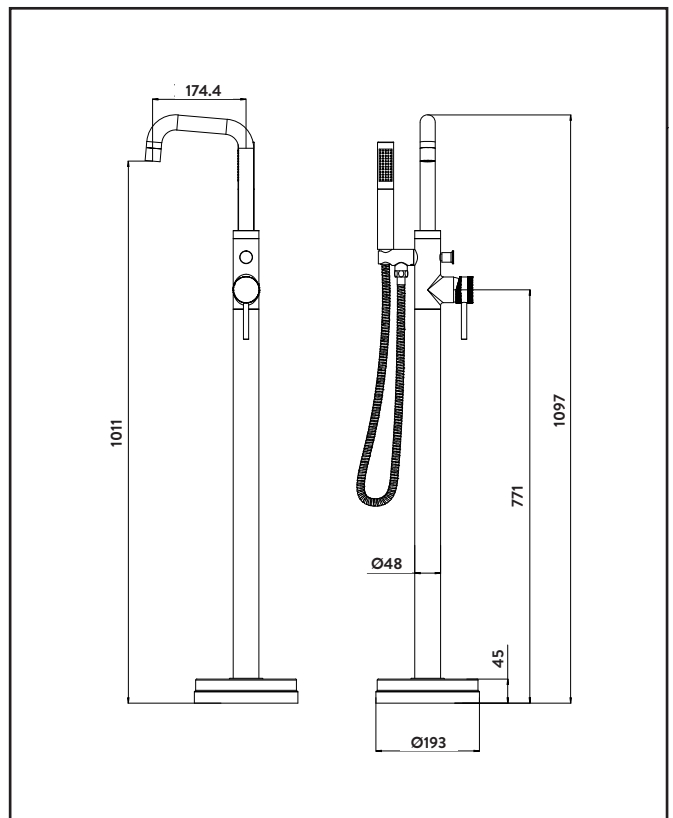

Product Measurements

Product Weight:	7.88kg
Product Width:	193mm
Product Height:	1097mm
Product Depth:	174.4mm
Product Length:	N/A

Product Transportation

Barcode:	5060766124599
Country of Origin:	China
Comodity Code:	8481809000

Construction Material:	Brass
Installation Type:	Floor Mounted
Colour / Finish:	Brushed Brass

Tap/Shower Attributes

Minimum Pressure:	0.5 bar
Maximum Pressure:	5 bar
Flexible Tails Included:	No
Tap Hole Required:	0
Handle Type:	Lever
Swivel Spout:	No
Inlet Connection:	1/2 BSP
Outlet Connection:	N/A
Tap Hole Diameter:	N/A
Tap Type Description:	Mono Mixer
Includes Waste:	No
Valve / Cartridge Type:	35mm Cartridge
Cartridge Spare Code:	N/A

Flow Rates

0.2bar (l/min)	5.5
0.5bar (l/min)	9.3
1bar (l/min)	13.7
2bar (l/min)	20
3bar (l/min)	24

Compliance DOP

HBDOC040 / HBDOC058

Dimensions

(measurements in mm)

LIFETIME GUARANTEE

We are confident in our products and we want our customer to be, we proudly give a lifetime guarantee on our taps and showers, further details can be found on our website