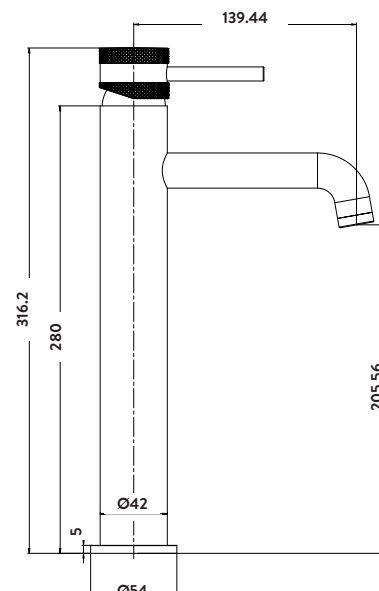

PRODUCT DATA SHEET

Core Brushed Brass Tall Mono Basin Mixer

Product Code: NU-006

Product Measurements

Product Weight:	1.642kg
Product Width:	54mm
Product Height:	316.2mm
Product Depth:	N/A
Product Length:	160mm

Product Transportation

Barcode:	5060766124476
Country of Origin:	China
Comodity Code:	8481809000

Primary Packed Measurements

Packaged Weight:	1.929kg
Packaged Length:	390mm
Packaged Width:	200mm
Packaged Height:	60mm

Minimum Pressure:	0.5 bar
Maximum Pressure:	5 bar
Flexible Tails Included:	Yes
Tap Hole Required:	1
Handle Type:	Lever
Swivel Spout:	No
Inlet Connection:	1/2" M10
Outlet Connection:	N/A
Tap Hole Diameter:	35mm
Tap Type Description:	Mono Mixer
Includes Waste:	No
Valve / Cartridge Type:	Single Lever Cartridges 35mm
Cartridge Spare Code:	N/A

Scudo is the trading name of Harrison Bathrooms Ltd. Whilst we endeavour to ensure that the product information is accurate we accept no liability for any information given. All images are for illustration purposes only. Product images and specification are subject to change. Measurement are in millimetres and are nominal.