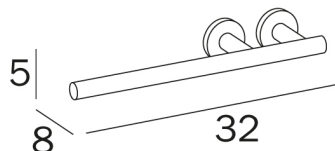

TECHNICAL DESIGN

FINISHES

CR Chrome-plated