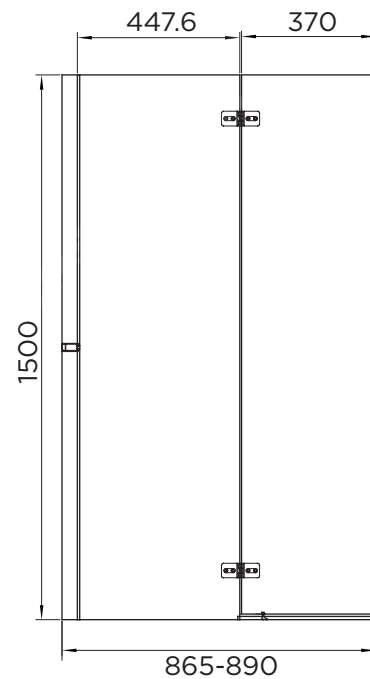

# BATH SCREEN SPECIFICATION

## venturi 6

### HINGED BATH SCREEN

RANGE	VENTURI 6
PRODUCT	BATH SCREEN
CODE	AQ6003L
SIZE	900
PROFILE COLOUR	SILVER
GLASS THICKNESS	6mm
GLASS FINISH	CLEAR
GLASS TREATMENT	CLEAN & CLEAR™
HEIGHT	1500
ADJUSTMENT	865-890
GUARANTEE	LIFETIME*
GLASS BS EN	EN12150-1T
CE	YES/EN14428
PROFILE MATERIAL	ALUMINUM/6463#
HINGE MATERIAL	ZINC ALLOY
FIXED PANEL SIZE	447.6
MOVING PANEL SIZE	370
OPENING	INWARD
PRODUCT HAND	LEFT
PRODUCT WEIGHT	22KG
PACKAGED DIMENSIONS	1580x550x77
BARCODE	5031978074859