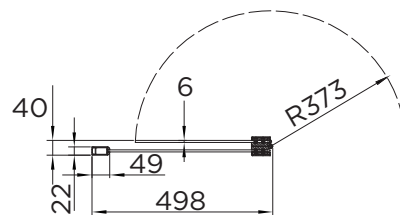

### HINGED BATH SCREEN

RANGE	VENTURI 6
PRODUCT	BATH SCREEN
CODE	AQ6003L
SIZE	900
PROFILE COLOUR	SILVER
GLASS THICKNESS	6mm
GLASS FINISH	CLEAR
GLASS TREATMENT	CLEAN & CLEAR™
HEIGHT	1500
ADJUSTMENT	865-890
GUARANTEE	LIFETIME*
GLASS BS EN	EN12150-1T
CE	YES/EN14428
PROFILE MATERIAL	ALUMINUM/6463#
HINGE MATERIAL	ZINC ALLOY
FIXED PANEL SIZE	447.6
MOVING PANEL SIZE	370
OPENING	INWARD
PRODUCT HAND	LEFT
PRODUCT WEIGHT	22KG
PACKAGED DIMENSIONS	1580x550x77
BARCODE	5031978074859