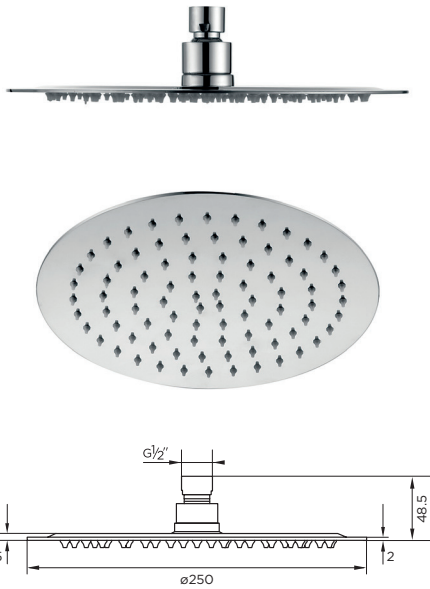

9390 & 9392 DELUXE ROUND SHOWER HEADS

[equate]

PRODUCT SPECIFICATION

Product Code:	9390
Finish:	Chrome
Product Type:	Equate Deluxe Slimline Shower Heads
Construction:	Body: SS
Inlet Size:	1/2" BSP
Guarantee:	Lifetime Guarantee
Gross Weight (kg):	9390 (0.91 kg) and 9392 (1.27kg)

[equate]

9390