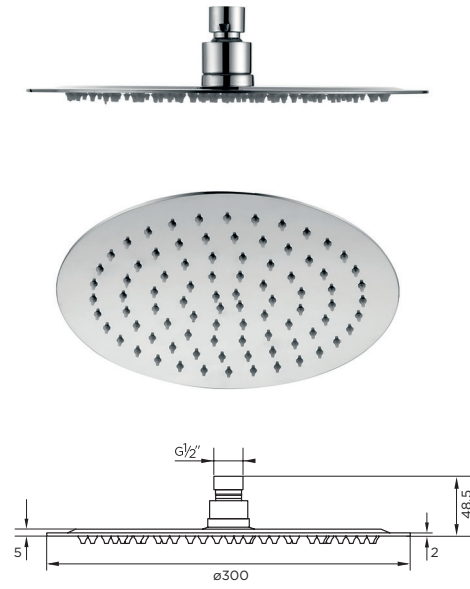

[equate]

9392