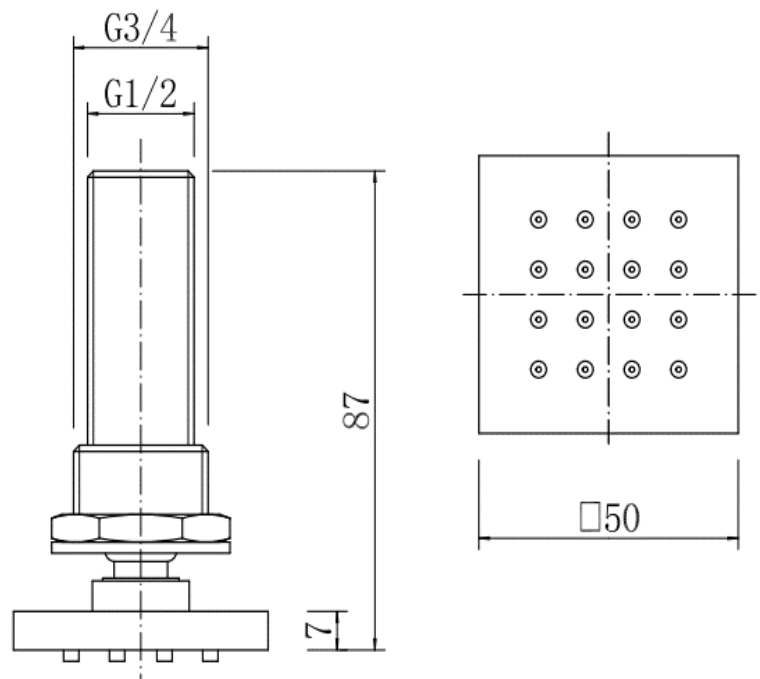

ADDITIONAL INFORMATION

- Chrome finish
- 2 year guarantee*

* For full details of our guarantee please refer to our website. Our accessories are backed by a 2 year guarantee, this is only valid to customers who complete and submit the online Niagara® Guarantee Registration Form within 30 days of installation.

To register and activate your guarantee visit: www.cavalierbathrooms.co.uk

Products are supplied with full installation instructions and fixings. All measurements in mm and are nominal.