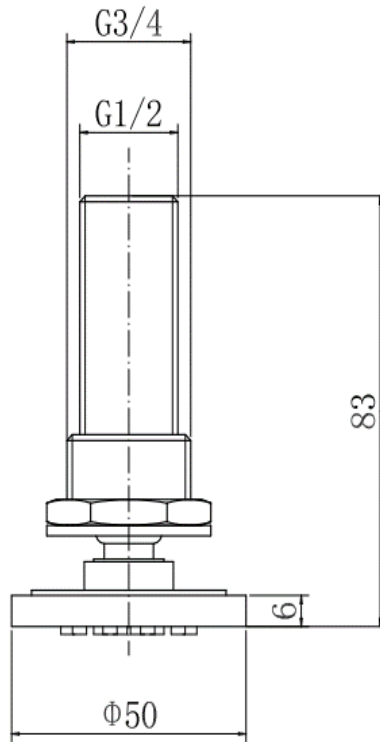

BY CAVALIER BATHROOMS

9335 BODY JET - CHROME

PRODUCT SPECIFICATION

Product Code: 9335
Finish: Chrome
Description: Body Jet
Inlet Connections: 1/2 BSP
Construction: Brass

Gross Weight (kg): 0.2

ADDITIONAL INFORMATION

- Chrome finish
- 2 year guarantee*

* For full details of our guarantee please refer to our website. Our accessories are backed by a 2 year guarantee, this is only valid to customers who complete and submit the online Niagara® Guarantee Registration Form within 30 days of installation.

To register and activate your guarantee visit: www.cavalierbathrooms.co.uk

Products are supplied with full installation instructions and fixings. All measurements in mm and are nominal.