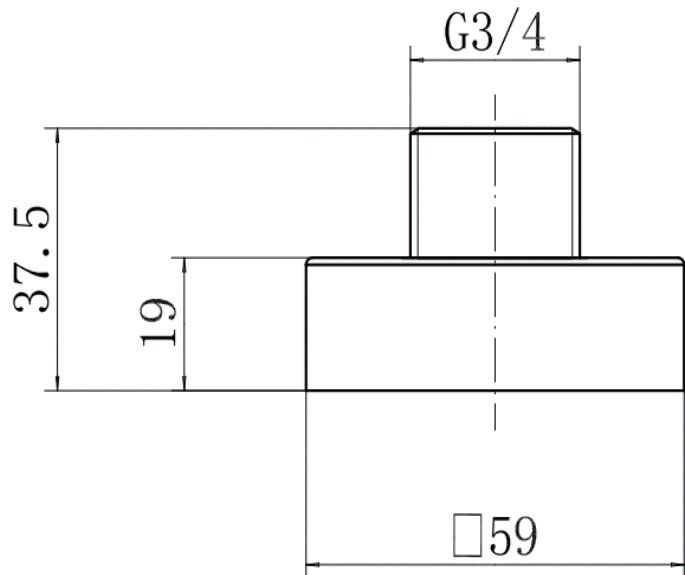

ADDITIONAL INFORMATION

- Chrome finish
- 2 year guarantee*

* For full details of our guarantee please refer to our website. Our accessories are backed by a 2 year guarantee, this is only valid to customers who complete and submit the online Niagara® Guarantee Registration Form within 30 days of installation.

To register and activate your guarantee visit: www.cavalierbathrooms.co.uk

Products are supplied with full installation instructions and fixings. All measurements in mm and are nominal.